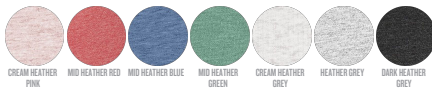

WOMEN TANK TOPS  
**STELLA DREAMER**

STTW013

**The iconic women's tank top**

Single Jersey  
100% Organic ring-spun combed cotton  
120 GSM

- Sleeveless
- 1x1 rib binding at neck collar and armhole with narrow double topstitch
- Inside back neck tape in self fabric
- Bottom hem with narrow double topstitch

**FITTED**

XS	S	M	L	XL	XXL*
----	---	---	---	----	------

Size guide

SIZES	XS	S	M	L	XL	XXL
A Half Chest	37.5	40	43	46	49	52
B Body Length	63	65	67	69	70	70

**WHITES**

**COLORS**

**ESSENTIAL HEATHERS**

**SPECIAL HEATHERS**

\*Size available on limited number of colours

Please check our webshop for latest information

Combo options

Stanley Specter

Printing Specifications

Fits all kinds of print techniques. Please download our printing guide for details.