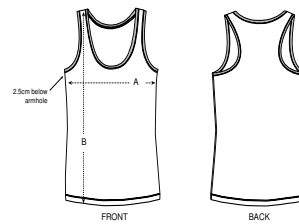

WOMEN TANK TOPS  
**STELLA DREAMER**

STTW013

**The iconic women's tank top**

Single Jersey  
100% Organic ring-spun combed cotton  
120 GSM

- Sleeveless
- 1x1 rib binding at neck collar and armhole with narrow double topstitch
- Inside back neck tape in self fabric
- Bottom hem with narrow double topstitch

**FITTED**

XS	S	M	L	XL	XXL*
----	---	---	---	----	------

Size guide

SIZES	XS	S	M	L	XL	XXL
A Half Chest	37.5	40	43	46	49	52
B Body Length	63	65	67	69	70	70

**WHITES**

**COLORS**

**ESSENTIAL HEATHERS**

**SPECIAL HEATHERS**

\*Size available on limited number of colours

Please check our webshop for latest information

Combo options

Stanley Specter

Printing Specifications

Fits all kinds of print techniques. Please download our printing guide for details.